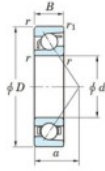

Deep groove ball bearing single row 7221-C-FY-JTEKT - 7221-C-FY-JTEKT

<https://www.123bearing.ie/bearing-housing/deep-groove-bearing/single-row/7221-c-fy-jtekt>

Boundary dimensions

Single row angular bearing

Bearing No.	Boundary dimensions(mm)					Basic load ratings(kN)		Fatigue load factor		Limiting
	d	D	B	r(mm)	r1(r2)(mm)	Cr	Cor	Cu	f0	speeds(min-1) Grease lub.
7221C FY	105	190	36	2.1	1.1	203	143	7.6	14.6	5400

PRODUCT FEATURES

Brand	JTEKT
N° Ean13	3616060642608
Inside diameter	105 mm
Outside diameter	190 mm
Thickness	36 mm
Limiting speed	5400 rpm
Dynamic load	203 kN
Static load	143 kN
Packaging	1

contact@123bearing.ie