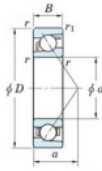

Deep groove ball bearing single row 7218-B-FY-JTEKT - 7218-B-FY-JTEKT

<https://www.123bearing.ie/bearing-housing/deep-groove-bearing/single-row/7218-b-fy-jtekt>

Boundary dimensions

Single row angular bearing

| Bearing No. | Boundary dimensions(mm) | | | | | Basic load ratings(kN) | | Fatigue load limit(kN) | | factor | Limiting speeds(min-1) Grease lub. |
|-------------|-------------------------|-----|----|--------|--------|------------------------|-----|------------------------|----|--------|---------------------------------------|
| | d | D | B | r1(mm) | r2(mm) | Cr | Cor | Cu | fu | | |
| 7218B FY | 90 | 160 | 30 | 2 | 1 | 128 | 88 | 4.6 | - | - | 3500 |