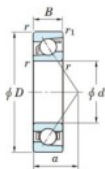

## Deep groove ball bearing single row 7018-B-FY-JTEKT - 7018-B-FY-JTEKT

<https://www.123bearing.ie/bearing-housing/deep-groove-bearing/single-row/7018-b-fy-jtekt>

Boundary dimensions

Single row angular bearing

Bearing No.	Boundary dimensions(mm)					Basic load ratings(kN)		Fatigue load limit(kN)		factor	Limiting speeds(min-1) Grease lub.
	d	D	B	r1(mm)	r1(min)	Cr	C0r	Cu	10		
7018B FY	90	140	24	1.5	1	73	57.1	2.8	-	-	3900

## PRODUCT FEATURES

Brand	JTEKT
N° Ean13	3616060642172
Inside diameter	90 mm
Inside diameter	3.543" inch
Outside diameter	140 mm
Outside diameter	5.512" inch
Thickness	24 mm
Thickness	0.945" inch
Limiting speed	3900 rpm
Dynamic load	73 kN
Static load	57.1 kN
Packaging	1