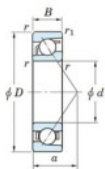

## Deep groove ball bearing single row 7417-FY-JTEKT - 7417-FY-JTEKT

<https://www.123bearing.ie/bearing-housing/deep-groove-bearing/single-row/7417-fy-jtekt>

Boundary dimensions

Single row angular bearing

Bearing No.	Boundary dimensions(mm)					Basic load ratings(kN)		Fatigue load		factor	Limiting speeds(min-1) Grease lub.
	d	D	B	r(mm)	r1(mm)	Cr	C0r	Cu	ES		
7417B FY	85	210	52	4	1.5	236	167	7.1	-	-	2600

## PRODUCT FEATURES

Brand	JTEKT
N° Ean13	3616060642134
Inside diameter	85 mm
Outside diameter	210 mm
Thickness	52 mm
Limiting speed	3000 rpm
Dynamic load	255 kN
Static load	180 kN
Packaging	1

[contact@123bearing.ie](mailto:contact@123bearing.ie)