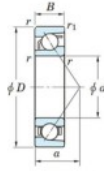

## Deep groove ball bearing single row 7317-B-FY-JTEKT - 7317-B-FY-JTEKT

<https://www.123bearing.ie/bearing-housing/deep-groove-bearing/single-row/7317-b-fy-jtekt>

Boundary dimensions

Single row angular bearing

Bearing No.	Boundary dimensions(mm)						Basic load ratings(kN)		Fatigue load factor		Limiting speeds(min-1) Grease Lub.
	d	D	B	r(mm)	r1(mm)	Cr	CD	Cu	fD		
7317B FY	85	180	41	3	1.1	172	112	6.3	-	3300	

## PRODUCT FEATURES

Brand	JTEKT
N° Ean13	3616060642097
Inside diameter	85 mm
Outside diameter	180 mm
Thickness	41 mm
Limiting speed	3300 rpm
Dynamic load	172 kN
Static load	112 kN
Packaging	1

[contact@123bearing.ie](mailto:contact@123bearing.ie)