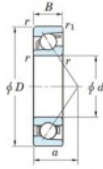

Deep groove ball bearing single row 7217-B-FY-JTEKT - 7217-B-FY-JTEKT

<https://www.123bearing.ie/bearing-housing/deep-groove-bearing/single-row/7217-b-fy-jtekt>

Boundary dimensions

Single row angular bearing

Bearing No.	Boundary dimensions(mm)					Basic load ratings(kN)		Fatigue load limit(kN)		factor	Limiting speeds(min-1) Grease lub.
	d	D	B	r(max)	r1(max)	Cr	CDr	Cu	fu		
7217B FY	85	150	28	2	1	111	76	4.05	-	-	3800

PRODUCT FEATURES

Brand	JTEKT
N° Ean13	3616060642059
Inside diameter	85 mm
Outside diameter	150 mm
Thickness	28 mm
Limiting speed	3800 rpm
Dynamic load	111 kN
Static load	76 kN
Packaging	1

contact@123bearing.ie