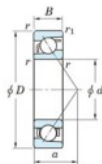

Deep groove ball bearing single row 7316-FY-JTEKT - 7316-FY-JTEKT

<https://www.123bearing.ie/bearing-housing/deep-groove-bearing/single-row/7316-fy-jtekt>

Boundary dimensions

Single row angular bearing

| Bearing No. | Boundary dimensions(mm) | | | | | Basic load ratings(kN) | | Fatigue load limits(kN) | | factor | Limiting speeds(min-1) Grease lub. |
|-------------|-------------------------|-----|----|--------|--------|------------------------|-----|-------------------------|-----|--------|---------------------------------------|
| | d | D | B | r1(mm) | r1(mm) | Cr | C0r | Cu | C0u | | |
| 7316 FY | 80 | 170 | 39 | 2.1 | 1.1 | 174 | 109 | 6.75 | - | - | 4700 |

PRODUCT FEATURES

| | |
|------------------|---------------|
| Brand | JTEKT |
| N° Ean13 | 3616060641953 |
| Inside diameter | 80 mm |
| Outside diameter | 170 mm |
| Thickness | 39 mm |
| Limiting speed | 4700 rpm |
| Dynamic load | 174 kN |
| Static load | 109 kN |
| Packaging | 1 |