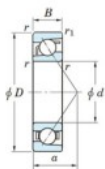

## Deep groove ball bearing single row 7316-B-FY-JTEKT - 7316-B-FY-JTEKT

<https://www.123bearing.ie/bearing-housing/deep-groove-bearing/single-row/7316-b-fy-jtekt>

Boundary dimensions

Single row angular bearing

Bearing No.	Boundary dimensions(mm)						Basic load ratings(kN)		Fatigue load limit(kN)		factor	Limiting speed(min-1) (Grease lub.)
	d	D	B	r(mm)	r1(mm)	Cr	Cor	Cu	fu			
7316B FY	80	170	39	2.1	1.1	159	100	5.8	-	-	3500	

## PRODUCT FEATURES

Brand	JTEKT
N° Ean13	3616060641946
Inside diameter	80 mm
Inside diameter	3.15" inch
Outside diameter	170 mm
Outside diameter	6.693" inch
Thickness	39 mm
Thickness	1.535" inch
Limiting speed	3500 rpm
Dynamic load	159 kN
Static load	100 kN
Packaging	1