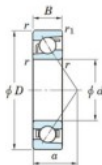

## Deep groove ball bearing single row 7316-B-FY-JTEKT - 7316-B-FY-JTEKT

<https://www.123bearing.ie/bearing-housing/deep-groove-bearing/single-row/7316-b-fy-jtekt>

Boundary dimensions

Single row angular bearing

Bearing No.	Boundary dimensions(mm)						Basic load ratings(kN)		Fatigue load limit(kN)		factor	Limiting speed(min-1) (Grease lub.)
	d	D	B	r(mm)	r1(mm)	Cr	Cor	Cu	fu			
7316B FY	80	170	39	2.1	1.1	159	100	5.8	-	-	3500	

## PRODUCT FEATURES

Brand	JTEKT
N° Ean13	3616060641946
Inside diameter	80 mm
Inside diameter	3.15" inch
Outside diameter	170 mm
Outside diameter	6.693" inch
Thickness	39 mm
Thickness	1.535" inch
Limiting speed	3500 rpm
Dynamic load	159 kN
Static load	100 kN
Packaging	1