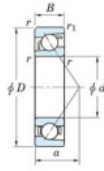

Deep groove ball bearing single row 7316-B-FY-JTEKT - 7316-B-FY-JTEKT

<https://www.123bearing.ie/bearing-housing/deep-groove-bearing/single-row/7316-b-fy-jtekt>

Boundary dimensions

Single row angular bearing

Bearing No.	Boundary dimensions(mm)						Basic load ratings(kN)		Fatigue load limit(kN)		factor	Limiting speed(min-1) (Grease lub.)
	d	D	B	r(mm)	r1(mm)	Cr	Cor	Cu	C0u			
7316B FY	80	170	39	2.1	1.1	159	100	5.8	-	-	3500	

PRODUCT FEATURES

Brand	JTEKT
N° Ean13	3616060641946
Inside diameter	80 mm
Inside diameter	3.15" inch
Outside diameter	170 mm
Outside diameter	6.693" inch
Thickness	39 mm
Thickness	1.535" inch
Limiting speed	3500 rpm
Dynamic load	159 kN
Static load	100 kN
Packaging	1