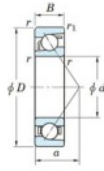

## Deep groove ball bearing single row 7316-B-FY-JTEKT - 7316-B-FY-JTEKT

<https://www.123bearing.ie/bearing-housing/deep-groove-bearing/single-row/7316-b-fy-jtekt>

Boundary dimensions

Single row angular bearing

Bearing No.	Boundary dimensions(mm)						Basic load ratings(kN)		Fatigue load limit(kN)		factor	Limiting speed(min-1) (Grease lub.)
	d	D	B	r(mm)	r1(mm)	Cr	Cor	Cu	fu			
7316B FY	80	170	39	2.1	1.1	159	100	5.8	-	-	3500	

## PRODUCT FEATURES

Brand	JTEKT
N° Ean13	3616060641946
Inside diameter	80 mm
Inside diameter	3.15" inch
Outside diameter	170 mm
Outside diameter	6.693" inch
Thickness	39 mm
Thickness	1.535" inch
Limiting speed	3500 rpm
Dynamic load	159 kN
Static load	100 kN
Packaging	1