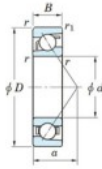

## Deep groove ball bearing single row 7316-B-FY-JTEKT - 7316-B-FY-JTEKT

<https://www.123bearing.ie/bearing-housing/deep-groove-bearing/single-row/7316-b-fy-jtekt>

Boundary dimensions

Single row angular bearing

Bearing No.	Boundary dimensions(mm)					Basic load ratings(kN)		Fatigue load limit(kN)		factor	Limiting speed(min-1) (Grease lub.)
	d	D	B	r(max)	r(min)	Cr	Cor	Cu	10		
7316B FY	80	170	39	2.1	1.1	159	100	5.8	-		3500

## PRODUCT FEATURES

Brand	JTEKT
N° Ean13	3616060641946
Inside diameter	80 mm
Inside diameter	3.15" inch
Outside diameter	170 mm
Outside diameter	6.693" inch
Thickness	39 mm
Thickness	1.535" inch
Limiting speed	3500 rpm
Dynamic load	159 kN
Static load	100 kN
Packaging	1