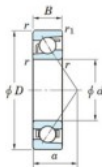

Deep groove ball bearing single row 7316-B-FY-JTEKT - 7316-B-FY-JTEKT

<https://www.123bearing.ie/bearing-housing/deep-groove-bearing/single-row/7316-b-fy-jtekt>

Boundary dimensions

Single row angular bearing

Bearing No.	Boundary dimensions(mm)						Basic load ratings(kN)		Fatigue load limit(kN)		factor	Limiting speed(min-1) (Grease lub.)
	d	D	B	r(mm)	r1(mm)	Cr	Cor	Cu	fu			
7316B FY	80	170	39	2.1	1.1	159	100	5.8	-	-	3500	

PRODUCT FEATURES

Brand	JTEKT
N° Ean13	3616060641946
Inside diameter	80 mm
Inside diameter	3.15" inch
Outside diameter	170 mm
Outside diameter	6.693" inch
Thickness	39 mm
Thickness	1.535" inch
Limiting speed	3500 rpm
Dynamic load	159 kN
Static load	100 kN
Packaging	1