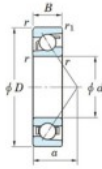

Deep groove ball bearing single row 7316-B-FY-JTEKT - 7316-B-FY-JTEKT

<https://www.123bearing.ie/bearing-housing/deep-groove-bearing/single-row/7316-b-fy-jtekt>

Boundary dimensions

Single row angular bearing

Bearing No.	Boundary dimensions(mm)						Basic load ratings(kN)		Fatigue load limit(kN)		factor	Limiting speed(min-1) (Grease lub.)
	d	D	B	r(mm)	r1(mm)	Cr	C0r	Cu	C0u			
7316B FY	80	170	39	2.1	1.1	159	100	5.8	-	-	3500	

PRODUCT FEATURES

Brand	JTEKT
N° Ean13	3616060641946
Inside diameter	80 mm
Inside diameter	3.15" inch
Outside diameter	170 mm
Outside diameter	6.693" inch
Thickness	39 mm
Thickness	1.535" inch
Limiting speed	3500 rpm
Dynamic load	159 kN
Static load	100 kN
Packaging	1