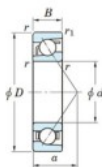

## Deep groove ball bearing single row 7316-B-FY-JTEKT - 7316-B-FY-JTEKT

<https://www.123bearing.ie/bearing-housing/deep-groove-bearing/single-row/7316-b-fy-jtekt>

Boundary dimensions

Single row angular bearing

Bearing No.	Boundary dimensions(mm)					Basic load ratings(kN)		Fatigue load limit(kN)		factor	Limiting speed(min-1) (Grease lub.)
	d	D	B	r(mm)	r1(mm)	Cr	Cor	Cu	10		
7316B FY	80	170	39	2.1	1.1	159	100	5.8	-		3500

## PRODUCT FEATURES

Brand	JTEKT
N° Ean13	3616060641946
Inside diameter	80 mm
Inside diameter	3.15" inch
Outside diameter	170 mm
Outside diameter	6.693" inch
Thickness	39 mm
Thickness	1.535" inch
Limiting speed	3500 rpm
Dynamic load	159 kN
Static load	100 kN
Packaging	1