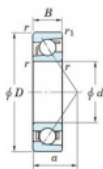

Deep groove ball bearing single row 7316-B-FY-JTEKT - 7316-B-FY-JTEKT

<https://www.123bearing.ie/bearing-housing/deep-groove-bearing/single-row/7316-b-fy-jtekt>

Boundary dimensions

Single row angular bearing

Bearing No.	Boundary dimensions(mm)						Basic load ratings(kN)		Fatigue load limit(kN)		factor	Limiting speed(min-1) (Grease lub.)
	d	D	B	r(mm)	r1(mm)	Cr	Cor	Cu	10			
7316B FY	80	170	39	2.1	1.1	159	100	5.8	-	-	3500	

PRODUCT FEATURES

Brand	JTEKT
N° Ean13	3616060641946
Inside diameter	80 mm
Inside diameter	3.15" inch
Outside diameter	170 mm
Outside diameter	6.693" inch
Thickness	39 mm
Thickness	1.535" inch
Limiting speed	3500 rpm
Dynamic load	159 kN
Static load	100 kN
Packaging	1