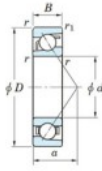

Deep groove ball bearing single row 7316-B-FY-JTEKT - 7316-B-FY-JTEKT

<https://www.123bearing.ie/bearing-housing/deep-groove-bearing/single-row/7316-b-fy-jtekt>

Boundary dimensions

Single row angular bearing

Bearing No.	Boundary dimensions(mm)					Basic load ratings(kN)		Fatigue load limit(kN)		factor	Limiting speed(min-1) (Grease lub.)
	d	D	B	r(mm)	r1(mm)	Cr	Cor	Cu	fu		
7316B FY	80	170	39	2.1	1.1	159	100	5.8	-		3500

PRODUCT FEATURES

Brand	JTEKT
N° Ean13	3616060641946
Inside diameter	80 mm
Inside diameter	3.15" inch
Outside diameter	170 mm
Outside diameter	6.693" inch
Thickness	39 mm
Thickness	1.535" inch
Limiting speed	3500 rpm
Dynamic load	159 kN
Static load	100 kN
Packaging	1