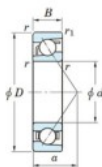

Deep groove ball bearing single row 7316-B-FY-JTEKT - 7316-B-FY-JTEKT

<https://www.123bearing.ie/bearing-housing/deep-groove-bearing/single-row/7316-b-fy-jtekt>

Boundary dimensions

Single row angular bearing

Bearing No.	Boundary dimensions(mm)						Basic load ratings(kN)		Fatigue load limit(kN)		factor	Limiting speed(min-1) (Grease lub.)
	d	D	B	r(max)	r(min)	Cr	Cor	Cu	fu			
7316B FY	80	170	39	2.1	1.1	159	100	5.8	-	-	3500	

PRODUCT FEATURES

Brand	JTEKT
N° Ean13	3616060641946
Inside diameter	80 mm
Inside diameter	3.15" inch
Outside diameter	170 mm
Outside diameter	6.693" inch
Thickness	39 mm
Thickness	1.535" inch
Limiting speed	3500 rpm
Dynamic load	159 kN
Static load	100 kN
Packaging	1