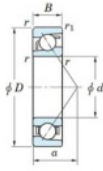

**Deep groove ball bearing single row
7316-B-FY-JTEKT - 7316-B-FY-JTEKT**

https://www.123bearing.ie/bearing-housing/deep-groove-bearing/single-row/7316-b-fy-jtekt

Boundary dimensions

Single row angular bearing

| Bearing No. | Boundary dimensions(mm) | | | | | | Basic load ratings(kN) | | Fatigue load | factor | Limiting speed(min-1) (Grease lub.) |
|-----------------|-------------------------|-----|----|-------|--------|-----|------------------------|-----|--------------|--------|--|
| | d | D | B | r(mm) | r1(mm) | Cr | C0r | Cu | f0 | | |
| 7316B FY | 80 | 170 | 39 | 2.1 | 1.1 | 159 | 100 | 5.8 | - | 3500 | |

PRODUCT FEATURES

| | |
|------------------|---------------|
| Brand | JTEKT |
| N° Ean13 | 3616060641946 |
| Inside diameter | 80 mm |
| Inside diameter | 3.15" inch |
| Outside diameter | 170 mm |
| Outside diameter | 6.693" inch |
| Thickness | 39 mm |
| Thickness | 1.535" inch |
| Limiting speed | 3500 rpm |
| Dynamic load | 159 kN |
| Static load | 100 kN |
| Packaging | 1 |