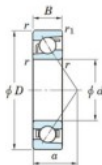

Deep groove ball bearing single row 7316-B-FY-JTEKT - 7316-B-FY-JTEKT

<https://www.123bearing.ie/bearing-housing/deep-groove-bearing/single-row/7316-b-fy-jtekt>

Boundary dimensions

Single row angular bearing

Bearing No.	Boundary dimensions(mm)						Basic load ratings(kN)		Fatigue load limit(kN)		factor	Limiting speed(min-1) (Grease lub.)
	d	D	B	r(mm)	r1(mm)	Cr	Cor	Cu	fu			
7316B FY	80	170	39	2.1	1.1	159	100	5.8	-	-	3500	

PRODUCT FEATURES

Brand	JTEKT
N° Ean13	3616060641946
Inside diameter	80 mm
Inside diameter	3.15" inch
Outside diameter	170 mm
Outside diameter	6.693" inch
Thickness	39 mm
Thickness	1.535" inch
Limiting speed	3500 rpm
Dynamic load	159 kN
Static load	100 kN
Packaging	1