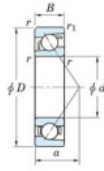

Deep groove ball bearing single row 7316-B-FY-JTEKT - 7316-B-FY-JTEKT

<https://www.123bearing.ie/bearing-housing/deep-groove-bearing/single-row/7316-b-fy-jtekt>

Boundary dimensions

Single row angular bearing

Bearing No.	Boundary dimensions(mm)						Basic load ratings(kN)		Fatigue load limit(kN)		factor	Limiting speed(min-1) (Grease lub.)
	d	D	B	r(mm)	r1(mm)	Cr	Cor	Cu	fu			
7316B FY	80	170	39	2.1	1.1	159	100	5.8	-	-	3500	

PRODUCT FEATURES

Brand	JTEKT
N° Ean13	3616060641946
Inside diameter	80 mm
Inside diameter	3.15" inch
Outside diameter	170 mm
Outside diameter	6.693" inch
Thickness	39 mm
Thickness	1.535" inch
Limiting speed	3500 rpm
Dynamic load	159 kN
Static load	100 kN
Packaging	1