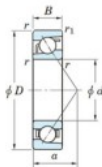

## Deep groove ball bearing single row 7316-B-FY-JTEKT - 7316-B-FY-JTEKT

<https://www.123bearing.ie/bearing-housing/deep-groove-bearing/single-row/7316-b-fy-jtekt>

Boundary dimensions

Single row angular bearing

| Bearing No. | Boundary dimensions(mm) |     |    |        |         |         | Basic load ratings(kN) |     | Fatigue load limit(kN) |    | factor | Limiting speed(min-1)<br>(Grease lub.) |
|-------------|-------------------------|-----|----|--------|---------|---------|------------------------|-----|------------------------|----|--------|--|
|             | d                       | D   | B  | r(max) | r1(min) | r1(max) | Cr                     | Cor | Cu                     | 10 |        |  |
| 7316B FY    | 80                      | 170 | 39 | 2.1    | 1.1     | 159     | 100                    | 5.8 | -                      | -  | 3500   |  |

## PRODUCT FEATURES

|                  |               |
|------------------|---------------|
| Brand            | JTEKT         |
| N° Ean13         | 3616060641946 |
| Inside diameter  | 80 mm         |
| Inside diameter  | 3.15" inch    |
| Outside diameter | 170 mm        |
| Outside diameter | 6.693" inch   |
| Thickness        | 39 mm         |
| Thickness        | 1.535" inch   |
| Limiting speed   | 3500 rpm      |
| Dynamic load     | 159 kN        |
| Static load      | 100 kN        |
| Packaging        | 1             |