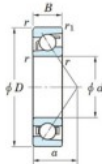

Deep groove ball bearing single row 7316-B-FY-JTEKT - 7316-B-FY-JTEKT

<https://www.123bearing.ie/bearing-housing/deep-groove-bearing/single-row/7316-b-fy-jtekt>

Boundary dimensions

Single row angular bearing

Bearing No.	Boundary dimensions(mm)						Basic load ratings(kN)		Fatigue load limit(kN)		factor	Limiting speed(min-1) (Grease lub.)
	d	D	B	r(max)	r(min)	Cr	Cor	Cu	fu			
7316B FY	80	170	39	2.1	1.1	159	100	5.8	-	-	3500	

PRODUCT FEATURES

Brand	JTEKT
N° Ean13	3616060641946
Inside diameter	80 mm
Inside diameter	3.15" inch
Outside diameter	170 mm
Outside diameter	6.693" inch
Thickness	39 mm
Thickness	1.535" inch
Limiting speed	3500 rpm
Dynamic load	159 kN
Static load	100 kN
Packaging	1