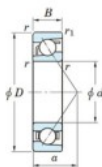

Deep groove ball bearing single row 7316-B-FY-JTEKT - 7316-B-FY-JTEKT

<https://www.123bearing.ie/bearing-housing/deep-groove-bearing/single-row/7316-b-fy-jtekt>

Boundary dimensions

Single row angular bearing

Bearing No.	Boundary dimensions(mm)					Basic load ratings(kN)		Fatigue load limit(kN)		factor	Limiting speed(min-1) (Grease lub.)
	d	D	B	r(max)	r1(min)	Cr	Cor	Cu	10		
7316B FY	80	170	39	2.1	1.1	159	100	5.8	-	-	3500

PRODUCT FEATURES

Brand	JTEKT
N° Ean13	3616060641946
Inside diameter	80 mm
Inside diameter	3.15" inch
Outside diameter	170 mm
Outside diameter	6.693" inch
Thickness	39 mm
Thickness	1.535" inch
Limiting speed	3500 rpm
Dynamic load	159 kN
Static load	100 kN
Packaging	1