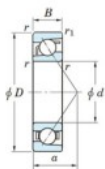

Deep groove ball bearing single row 7316-B-FY-JTEKT - 7316-B-FY-JTEKT

<https://www.123bearing.ie/bearing-housing/deep-groove-bearing/single-row/7316-b-fy-jtekt>

Boundary dimensions

Single row angular bearing

Bearing No.	Boundary dimensions(mm)						Basic load ratings(kN)		Fatigue load limit(kN)		factor	Limiting speed(min-1) (Grease lub.)
	d	D	B	r(mm)	r1(mm)	Cr	Cor	Cu	C0u			
7316B FY	80	170	39	2.1	1.1	159	100	5.8	-	-	3500	

PRODUCT FEATURES

Brand	JTEKT
N° Ean13	3616060641946
Inside diameter	80 mm
Inside diameter	3.15" inch
Outside diameter	170 mm
Outside diameter	6.693" inch
Thickness	39 mm
Thickness	1.535" inch
Limiting speed	3500 rpm
Dynamic load	159 kN
Static load	100 kN
Packaging	1