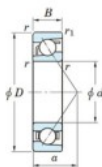

Deep groove ball bearing single row 7316-B-FY-JTEKT - 7316-B-FY-JTEKT

<https://www.123bearing.ie/bearing-housing/deep-groove-bearing/single-row/7316-b-fy-jtekt>

Boundary dimensions

Single row angular bearing

Bearing No.	Boundary dimensions(mm)					Basic load ratings(kN)		Fatigue load limit(kN)		factor	Limiting speed(min-1) (Grease lub.)
	d	D	B	r(max)	r(min)	Cr	Cor	Cu	fu		
7316B FY	80	170	39	2.1	1.1	159	100	5.8	-	-	3500

PRODUCT FEATURES

Brand	JTEKT
N° Ean13	3616060641946
Inside diameter	80 mm
Inside diameter	3.15" inch
Outside diameter	170 mm
Outside diameter	6.693" inch
Thickness	39 mm
Thickness	1.535" inch
Limiting speed	3500 rpm
Dynamic load	159 kN
Static load	100 kN
Packaging	1