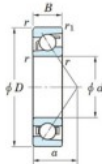

## Deep groove ball bearing single row 7316-B-FY-JTEKT - 7316-B-FY-JTEKT

<https://www.123bearing.ie/bearing-housing/deep-groove-bearing/single-row/7316-b-fy-jtekt>

Boundary dimensions

Single row angular bearing

Bearing No.	Boundary dimensions(mm)						Basic load ratings(kN)		Fatigue load limit(kN)		factor	Limiting speed(min-1) (Grease lub.)
	d	D	B	r(mm)	r1(mm)	Cr	Cor	Cu	fu			
7316B FY	80	170	39	2.1	1.1	159	100	5.8	-	-	3500	

## PRODUCT FEATURES

Brand	JTEKT
N° Ean13	3616060641946
Inside diameter	80 mm
Inside diameter	3.15" inch
Outside diameter	170 mm
Outside diameter	6.693" inch
Thickness	39 mm
Thickness	1.535" inch
Limiting speed	3500 rpm
Dynamic load	159 kN
Static load	100 kN
Packaging	1