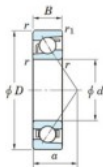

Deep groove ball bearing single row 7316-B-FY-JTEKT - 7316-B-FY-JTEKT

<https://www.123bearing.ie/bearing-housing/deep-groove-bearing/single-row/7316-b-fy-jtekt>

Boundary dimensions

Single row angular bearing

Bearing No.	Boundary dimensions(mm)					Basic load ratings(kN)		Fatigue load limit(kN)		factor	Limiting speed(min-1) (Grease lub.)
	d	D	B	r(max)	r(min)	Cr	Cor	Cu	fu		
7316B FY	80	170	39	2.1	1.1	159	100	5.8	-	-	3500

PRODUCT FEATURES

Brand	JTEKT
N° Ean13	3616060641946
Inside diameter	80 mm
Inside diameter	3.15" inch
Outside diameter	170 mm
Outside diameter	6.693" inch
Thickness	39 mm
Thickness	1.535" inch
Limiting speed	3500 rpm
Dynamic load	159 kN
Static load	100 kN
Packaging	1