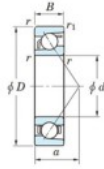

Deep groove ball bearing single row 7016-FY-JTEKT - 7016-FY-JTEKT

<https://www.123bearing.ie/bearing-housing/deep-groove-bearing/single-row/7016-fy-jtekt>

Boundary dimensions

Single row angular bearing

Bearing No.	Boundary dimensions(mm)					Basic load ratings(kN)		Fatigue load limit(kN)		factor	Limiting speeds(min-1) Grease lub.
	d	D	B	r1(min)	r1(max)	Cr	Cor	Cu	ff		
7016 FY	80	125	22	1.1	0.6	66.7	50.6	2.75	-	-	5800

PRODUCT FEATURES

Brand	JTEKT
N° Ean13	3616060641892
Inside diameter	80 mm
Outside diameter	125 mm
Thickness	22 mm
Limiting speed	5800 rpm
Dynamic load	66.7 kN
Static load	50.6 kN
Packaging	1

contact@123bearing.ie