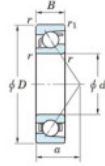

Deep groove ball bearing single row 7415-FY-JTEKT - 7415-FY-JTEKT

<https://www.123bearing.ie/bearing-housing/deep-groove-bearing/single-row/7415-fy-jtekt>

Boundary dimensions

Bearing No.	Boundary dimensions(mm)						Basic load ratings(kN)		Fatigue load limit(kN)		factor	Limiting speeds(min-1) Grease lub.
	d	D	B	r(mm)	r1(mm)	Cr	Cor	Cu	fu			
7415 FY	75	190	45	3	1.1	214	141	6.3	-	-	3300	

PRODUCT FEATURES

Brand	JTEKT
N° Ean13	3616060641847
Inside diameter	75 mm
Outside diameter	190 mm
Thickness	45 mm
Limiting speed	3300 rpm
Dynamic load	214 kN
Static load	141 kN
Packaging	1

contact@123bearing.ie