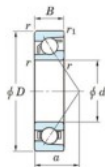

Deep groove ball bearing single row 7215-B-FY-JTEKT - 7215-B-FY-JTEKT

<https://www.123bearing.ie/bearing-housing/deep-groove-bearing/single-row/7215-b-fy-jtekt>

Boundary dimensions

Single row angular bearing

Bearing No.	Boundary dimensions(mm)						Basic load ratings(kN)		Fatigue load limit(kN)		Limiting	
	d	D	B	r(mm)	r1(mm)	Cr	C0r	Cu	factor	speed(min-1)	Grease lub.	
7215B FY	75	130	25	1.5	1	89.6	59.3	3.4	-	4300		

PRODUCT FEATURES

Brand	JTEKT
N° Ean13	3616060641779
Inside diameter	75 mm
Outside diameter	130 mm
Thickness	25 mm
Limiting speed	4300 rpm
Dynamic load	89.6 kN
Static load	59.3 kN
Packaging	1

contact@123bearing.ie