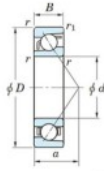

Deep groove ball bearing single row 7214-C-FY-JTEKT - 7214-C-FY-JTEKT

<https://www.123bearing.ie/bearing-housing/deep-groove-bearing/single-row/7214-c-fy-jtekt>

Boundary dimensions

Single row angular bearing

Bearing No.	Boundary dimensions(mm)						Basic load ratings(kN)		Fatigue load		factor	Limiting speed(min-1) (Grease lub.)
	d	D	B	r1(min)	r1(max)		Cr	C0r	Ca	fb		
7214C FY	70	125	24	1.5	1		94.9	60.2	3.9	14.6	8400	

PRODUCT FEATURES

Brand	JTEKT
N° Ean13	3616060641656
Inside diameter	70 mm
Outside diameter	125 mm
Thickness	24 mm
Limiting speed	8400 rpm
Dynamic load	94.9 kN
Static load	60.2 kN
Packaging	1

contact@123bearing.ie