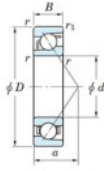

## Deep groove ball bearing single row 7214-FY-JTEKT - 7214-FY-JTEKT

<https://www.123bearing.ie/bearing-housing/deep-groove-bearing/single-row/7214-fy-jtekt>

Boundary dimensions

Single row angular bearing

Bearing No.	Boundary dimensions(mm)						Basic load ratings(kN)		Fatigue load limit(kN)	factor	Limiting speeds(min-1) Grease lub.
	a	D	B	r(mm)	r1(mm)	Cr	C0r	Cu			
7214 FY	70	125	24	1.5	1	87.3	55.6	3.4	-	6100	

## PRODUCT FEATURES

Brand	JTEKT
N° Ean13	3616060641649
Inside diameter	70 mm
Outside diameter	125 mm
Thickness	24 mm
Limiting speed	6100 rpm
Dynamic load	87.3 kN
Static load	55.6 kN
Packaging	1

[contact@123bearing.ie](mailto:contact@123bearing.ie)