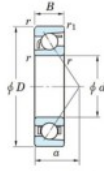

## Deep groove ball bearing single row 7014-FY-JTEKT - 7014-FY-JTEKT

<https://www.123bearing.ie/bearing-housing/deep-groove-bearing/single-row/7014-fy-jtekt>

Boundary dimensions

Single row angular bearing

Bearing No.	Boundary dimensions(mm)					Basic load ratings(kN)		Fatigue load limit(kN)		factor	Limiting speeds(min-1) Grease lub.
	d	D	B	r1(mm)	r2(mm)	Cr	Cor	Cu	10		
7014 FY	70	110	20	1.1	0.6	53.3	39.4	2.15	-	-	6600

## PRODUCT FEATURES

Brand	JTEKT
N° Ean13	3616060641618
Inside diameter	70 mm
Outside diameter	110 mm
Thickness	20 mm
Limiting speed	6600 rpm
Dynamic load	53.3 kN
Static load	39.4 kN
Packaging	1

[contact@123bearing.ie](mailto:contact@123bearing.ie)