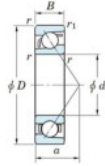

Deep groove ball bearing single row 7213-C-FY-JTEKT - 7213-C-FY-JTEKT

<https://www.123bearing.ie/bearing-housing/deep-groove-bearing/single-row/7213-c-fy-jtekt>

Boundary dimensions

Bearing No.	Boundary dimensions(mm)						Basic load ratings(kN)		Fatigue load limit(kN)		factor	Limiting speed(min-1) (Grease lub.)
	d	D	B	r/mm	r1/mm	r2/mm	C _r	C _{0r}	C _u	B		
7213C FY	65	120	23	1.5	1		91.4	58.7	3.8	14.6		8900

PRODUCT FEATURES

Brand	JTEKT
N° Ean13	3616060641519
Inside diameter	65 mm
Outside diameter	120 mm
Thickness	23 mm
Limiting speed	8900 rpm
Dynamic load	91.4 kN
Static load	58.7 kN
Packaging	1

contact@123bearing.ie