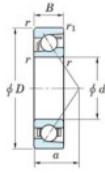

Deep groove ball bearing single row 7213-FY-JTEKT - 7213-FY-JTEKT

<https://www.123bearing.ie/bearing-housing/deep-groove-bearing/single-row/7213-fy-jtekt>

Boundary dimensions

Single row angular bearing

Bearing No.	Boundary dimensions(mm)						Basic load ratings(kN)		Fatigue load factor		Limiting
	d	D	B	r(mm)	r1(mm)	Cr	Cor	Sm1(Sk)	Cu	f0	speeds(min-1) Grease lub.
7213 FY	65	120	23	1.5	1	84.1	54.2	3.35	-	-	6400

PRODUCT FEATURES

Brand	JTEKT
N° Ean13	3616060641502
Inside diameter	65 mm
Outside diameter	120 mm
Thickness	23 mm
Limiting speed	6400 rpm
Dynamic load	84.1 kN
Static load	54.2 kN
Packaging	1

contact@123bearing.ie