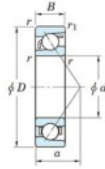

Deep groove ball bearing single row 7213-B-FY-JTEKT - 7213-B-FY-JTEKT

<https://www.123bearing.ie/bearing-housing/deep-groove-bearing/single-row/7213-b-fy-jtekt>

Boundary dimensions

Bearing No.	Boundary dimensions(mm)					Basic load ratings(kN)		Fatigue load limit(kN)		factor	Limiting speeds(min-1) (Grease lub.)
	d	D	B	r(mm)	r1(mm)	C _r	C _{0r}	C _u	C ₁₀		
7213B FY	65	120	23	1.5	1	76.2	49.3	2.9	-	-	4800

PRODUCT FEATURES

Brand	JTEKT
N° Ean13	3616060641496
Inside diameter	65 mm
Outside diameter	120 mm
Thickness	23 mm
Limiting speed	4800 rpm
Dynamic load	76.2 kN
Static load	49.3 kN
Packaging	1

contact@123bearing.ie