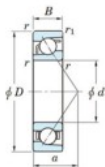

Deep groove ball bearing single row 7013-B-FY-JTEKT - 7013-B-FY-JTEKT

<https://www.123bearing.ie/bearing-housing/deep-groove-bearing/single-row/7013-b-fy-jtekt>

Boundary dimensions

Single row angular bearing

Bearing No.	Boundary dimensions(mm)						Basic load ratings(kN)		Fatigue load limit(kN)		factor	Limiting speeds(min-1) Grease lub.
	d	D	B	r(mm)	r1(mm)	Cr	C0r	Cu	10			
7013B FY	65	100	18	1.1	0.6	37.7	28.3	1.45	-	-	5400	

PRODUCT FEATURES

Brand	JTEKT
N° Ean13	3616060641465
Inside diameter	65 mm
Outside diameter	100 mm
Thickness	18 mm
Limiting speed	5400 rpm
Dynamic load	37.7 kN
Static load	28.3 kN
Packaging	1

contact@123bearing.ie