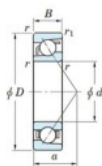

Deep groove ball bearing single row 7312-B-FY-JTEKT - 7312-B-FY-JTEKT

<https://www.123bearing.ie/bearing-housing/deep-groove-bearing/single-row/7312-b-fy-jtekt>

Boundary dimensions

Single row angular bearing

Bearing No.	Boundary dimensions(mm)					Basic load ratings(kN)		Fatigue load limit(kN)		factor	Limiting speed(r/min-1) (Grease lub.)
	d	D	B	r1(mm)	r2(mm)	C _r	C _{0r}	C _u	C ₁₀		
7312B FY	60	130	31	2.1	1.1	106	60.3	3.95	-	-	4600

PRODUCT FEATURES

Brand	JTEKT
N° Ean13	3616060641373
Inside diameter	60 mm
Outside diameter	130 mm
Thickness	31 mm
Limiting speed	4600 rpm
Dynamic load	106 kN
Static load	60.3 kN
Packaging	1

contact@123bearing.ie