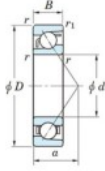

## Deep groove ball bearing single row 7212-C-FY-JTEKT - 7212-C-FY-JTEKT

<https://www.123bearing.ie/bearing-housing/deep-groove-bearing/single-row/7212-c-fy-jtekt>

Boundary dimensions

Single row angular bearing

Bearing No.	Boundary dimensions(mm)						Basic load ratings(kN)		Fatigue load factor		Limiting
	d	D	B	r(mm)	r1(mm)	r2(mm)	Cr	CDr	Cu	fD	speeds(min-1) Grease lub.
7212C FY	60	110	22	1.5	1		80	49.5	3.2	14.5	9500

## PRODUCT FEATURES

Brand	JTEKT
N° Ean13	3616060641366
Inside diameter	60 mm
Outside diameter	110 mm
Thickness	22 mm
Limiting speed	9500 rpm
Dynamic load	80 kN
Static load	49.5 kN
Packaging	1

[contact@123bearing.ie](mailto:contact@123bearing.ie)