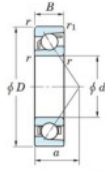

Deep groove ball bearing single row 7212-B-FY-JTEKT - 7212-B-FY-JTEKT

<https://www.123bearing.ie/bearing-housing/deep-groove-bearing/single-row/7212-b-fy-jtekt>

Boundary dimensions

Single row angular bearing

Bearing No.	Boundary dimensions(mm)						Basic load ratings(kN)		Fatigue load factor		Limiting speeds(min-1) Gross lub.
	d	D	B	r(mm)	r1(mm)	Cr	Cor	Cu	f0		
7212B FY	60	110	22	1.5	1	66.8	41.6	2.45	-	5100	

PRODUCT FEATURES

Brand	JTEKT
N° Ean13	3616060641342
Inside diameter	60 mm
Inside diameter	2.362" inch
Outside diameter	110 mm
Outside diameter	4.331" inch
Thickness	22 mm
Thickness	0.866" inch
Limiting speed	5100 rpm
Dynamic load	66.8 kN
Static load	41.6 kN
Packaging	1