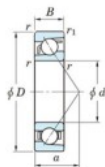

## Deep groove ball bearing single row 7212-B-FY-JTEKT - 7212-B-FY-JTEKT

<https://www.123bearing.ie/bearing-housing/deep-groove-bearing/single-row/7212-b-fy-jtekt>

Boundary dimensions

Single row angular bearing

Bearing No.	Boundary dimensions(mm)						Basic load ratings(kN)		Fatigue load factor		Limiting speeds(min-1) Gross lub.
	d	D	B	r(mm)	r1(mm)	Cr	Cor	Cu	f0		
7212B FY	60	110	22	1.5	1	66.8	41.6	2.45	-	5100	

## PRODUCT FEATURES

Brand	JTEKT
N° Ean13	3616060641342
Inside diameter	60 mm
Outside diameter	110 mm
Thickness	22 mm
Limiting speed	5100 rpm
Dynamic load	66.8 kN
Static load	41.6 kN
Packaging	1

[contact@123bearing.ie](mailto:contact@123bearing.ie)