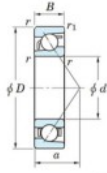

## Deep groove ball bearing single row 7211-FY-JTEKT - 7211-FY-JTEKT

<https://www.123bearing.ie/bearing-housing/deep-groove-bearing/single-row/7211-fy-jtekt>

Boundary dimensions

Single row angular bearing

Bearing No.	Boundary dimensions(mm)						Basic load ratings(kN)		Fatigue load limit(kN)		Limiting	
	d	D	B	r1(mm)	r2(mm)	Cr	C0r	Cu	factor	speed(mis-1)	Grease lub.	
7211 FY	55	100	21	1.5	1	60.9	37.1	2.3	-	7600		

## PRODUCT FEATURES

Brand	JTEKT
N° Ean13	3616060641205
Inside diameter	55 mm
Outside diameter	100 mm
Thickness	21 mm
Limiting speed	7600 rpm
Dynamic load	60.9 kN
Static load	37.1 kN
Packaging	1

[contact@123bearing.ie](mailto:contact@123bearing.ie)