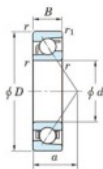

Deep groove ball bearing single row 7010-C-FY-JTEKT - 7010-C-FY-JTEKT

<https://www.123bearing.ie/bearing-housing/deep-groove-bearing/single-row/7010-c-fy-jtekt>

Boundary dimensions

Single row angular bearing

Bearing No.	Boundary dimensions(mm)						Basic load ratings(kN)		Fatigue load limit(kN)		Limiting factor	
	d	D	B	r1(mm)	r2(mm)	r1(mm)	Cr	C0r	Cu	C0u	f0	speeds(min-1) Grease Lub
7010C FY	50	80	16	1	0.6		32.5	21.9	1.25	15.7		13000

PRODUCT FEATURES

Brand	JTEKT
N° Ean13	3616060641021
Inside diameter	50 mm
Inside diameter	1.969" inch
Outside diameter	80 mm
Outside diameter	3.15" inch
Thickness	16 mm
Thickness	0.63" inch
Limiting speed	13000 rpm
Dynamic load	32.5 kN
Static load	21.9 kN
Packaging	1