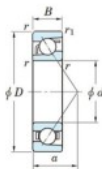

## Deep groove ball bearing single row 7010-FY-JTEKT - 7010-FY-JTEKT

<https://www.123bearing.ie/bearing-housing/deep-groove-bearing/single-row/7010-fy-jtekt>

Boundary dimensions

Single row angular bearing

Bearing No.	Boundary dimensions(mm)					Basic load ratings(kN)		Fatigue load limit(kN)		factor	Limiting speed(min-1) Grease lub.
	d	D	B	r1(max)	r1(min)	Cr	Cor	im1	im2		
7010 FY	50	80	16	1	0.6	29.5	20.1	1.1	-	-	9200

## PRODUCT FEATURES

Brand	JTEKT
N° Ean13	3616060641014
Inside diameter	50 mm
Outside diameter	80 mm
Thickness	16 mm
Limiting speed	9200 rpm
Dynamic load	29.5 kN
Static load	20.1 kN
Packaging	1

[contact@123bearing.ie](mailto:contact@123bearing.ie)