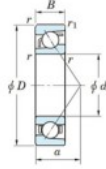

## Deep groove ball bearing single row 7009-C-FY-JTEKT - 7009-C-FY-JTEKT

<https://www.123bearing.ie/bearing-housing/deep-groove-bearing/single-row/7009-c-fy-jtekt>

Boundary dimensions

Single row angular bearing

Bearing No.	Boundary dimensions(mm)					Basic load ratings(kN)		Fatigue load limits(kN)		factor	Limiting speeds(min-1) Grease Lub.
	d	D	B	r1max	r1min	Cr	Cor	Ca	C0		
7009C FY	45	75	16	1	0.6	30.5	19.3	1.15	15.4	14000	

## PRODUCT FEATURES

Brand	JTEKT
N° Ean13	3616060640888
Inside diameter	45 mm
Inside diameter	1.772" inch
Outside diameter	75 mm
Outside diameter	2.953" inch
Thickness	16 mm
Thickness	0.63" inch
Limiting speed	14000 rpm
Dynamic load	30.5 kN
Static load	19.3 kN
Packaging	1