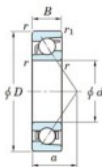

Deep groove ball bearing single row 7909-C-FY-JTEKT - 7909-C-FY-JTEKT

<https://www.123bearing.ie/bearing-housing/deep-groove-bearing/single-row/7909-c-fy-jtekt>

Boundary dimensions

Single row angular bearing

Bearing No.	Boundary dimensions(mm)					Basic load ratings(kN)		Fatigue load		Limiting	
	d	D	B	r(mm)	r1(mm)	C _r	C _{0r}	C _e	f ₀	speeds(min-1)	Grease lub
7909C FY	45	68	12	0.8	0.3	29.8	14.1	0.77	18	15000	

PRODUCT FEATURES

Brand	JTEKT
N° Ean13	3616060640840
Inside diameter	45 mm
Inside diameter	1.772" inch
Outside diameter	68 mm
Outside diameter	2.677" inch
Thickness	12 mm
Thickness	0.472" inch
Limiting speed	15000 rpm
Dynamic load	45 kN
Static load	68 kN
Packaging	1