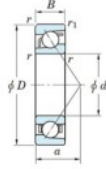

Deep groove ball bearing single row 7208-C-FY-JTEKT - 7208-C-FY-JTEKT

<https://www.123bearing.ie/bearing-housing/deep-groove-bearing/single-row/7208-c-fy-jtekt>

Boundary dimensions

Single row angular bearing

Bearing No.	Boundary dimensions(mm)					Basic load ratings(kN)		Fatigue load limit(kN)		factor	Limiting speeds(min-1) Grease lub.
	d	D	B	r1max	r1min	Cr	C0r	Ca	C0a		
7208C FY	40	80	18	1.1	0.6	45.4	25.2	1.7	14.2		14000

PRODUCT FEATURES

Brand	JTEKT
N° Ean13	3616060640772
Inside diameter	40 mm
Inside diameter	1.575" inch
Outside diameter	80 mm
Outside diameter	3.15" inch
Thickness	18 mm
Thickness	0.709" inch
Limiting speed	14000 rpm
Dynamic load	45.4 kN
Static load	25.2 kN
Packaging	1