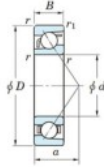

Deep groove ball bearing single row 7407-FY-JTEKT - 7407-FY-JTEKT

<https://www.123bearing.ie/bearing-housing/deep-groove-bearing/single-row/7407-fy-jtekt>

Boundary dimensions

Single row angular bearing

Bearing No.	Boundary dimensions(mm)						Basic load ratings(kN)		Fatigue load limit(kN)		Limiting speeds(min-1) Grease lub.
	d	D	B	r1(max)	r2(max)	C _r	C _{0r}	C _u	S ₀		
7407 FY	35	100	25	1.5	1	75.6	37	2.85	-	6500	

PRODUCT FEATURES

Brand	JTEKT
N° Ean13	3616060640680
Inside diameter	35 mm
Outside diameter	100 mm
Thickness	25 mm
Limiting speed	6500 rpm
Dynamic load	75.6 kN
Static load	37 kN
Packaging	1

contact@123bearing.ie