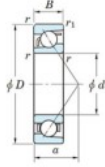

Deep groove ball bearing single row 7206-C-FY-JTEKT - 7206-C-FY-JTEKT

<https://www.123bearing.ie/bearing-housing/deep-groove-bearing/single-row/7206-c-fy-jtekt>

Boundary dimensions

Single row angular bearing

Bearing No.	Boundary dimensions(mm)					Basic load ratings(kN)		Fatigue load factor		Limiting speeds(min-1)
	d	D	B	r (mm)	r1 (mm)	C _r	C _{0r}	C _u	f ₀	Grease lub.
7206C FY	30	62	16	1	0.6	28.8	14.7	1	14	18000

PRODUCT FEATURES

Brand	JTEKT
N° Ean13	3616060640505
Inside diameter	30 mm
Outside diameter	62 mm
Thickness	16 mm
Limiting speed	18000 rpm
Dynamic load	28.8 kN
Static load	14.7 kN
Packaging	1

contact@123bearing.ie