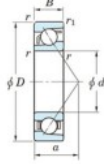

## Deep groove ball bearing single row 7206-FY-JTEKT - 7206-FY-JTEKT

<https://www.123bearing.ie/bearing-housing/deep-groove-bearing/single-row/7206-fy-jtekt>

Boundary dimensions

Single row angular bearing

Bearing No.	Boundary dimensions(mm)					Basic load ratings(kN)		Fatigue load limit(kN)		factor	Limiting speeds(min-1)
	d	D	B	r(max)	r1(max)	C <sub>r</sub>	C <sub>0r</sub>	C <sub>u</sub>	ISO		
7206 FY	30	62	16	1	0.6	26.7	13.7	0.89	-	-	13000

## PRODUCT FEATURES

Brand	JTEKT
N° Ean13	3616060640499
Inside diameter	30 mm
Outside diameter	62 mm
Thickness	16 mm
Limiting speed	13000 rpm
Dynamic load	26.7 kN
Static load	13.7 kN
Packaging	1

[contact@123bearing.ie](mailto:contact@123bearing.ie)