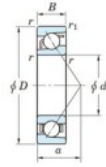

## Deep groove ball bearing single row 7206-B-FY-JTEKT - 7206-B-FY-JTEKT

<https://www.123bearing.ie/bearing-housing/deep-groove-bearing/single-row/7206-b-fy-jtekt>

Boundary dimensions

Single row angular bearing

Bearing No.	Boundary dimensions(mm)					Basic load ratings (kN)		Fatigue load limit (kN)		factor @	Limiting speeds (min-1) Grease lub.
	d	D	B	r (max)	r1 (min)	C <sub>r</sub>	C <sub>0r</sub>	C <sub>r</sub>	C <sub>0r</sub>		
7206B FY	30	62	16	1	0.6	24.3	12.5	0.77	-	-	9600

## PRODUCT FEATURES

Brand	JTEKT
N° Ean13	3616060640482
Inside diameter	30 mm
Inside diameter	1.181" inch
Outside diameter	62 mm
Outside diameter	2.441" inch
Thickness	16 mm
Thickness	0.63" inch
Limiting speed	9600 rpm
Dynamic load	24.3 kN
Static load	12.5 kN
Packaging	1