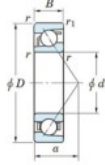

Deep groove ball bearing single row 7006-C-FY-JTEKT - 7006-C-FY-JTEKT

<https://www.123bearing.ie/bearing-housing/deep-groove-bearing/single-row/7006-c-fy-jtekt>

Boundary dimensions

Single row angular bearing

Bearing No.	Boundary dimensions(mm)						Basic load ratings(kN)		Fatigue load factor		Limiting speeds(min-1)
	d	D	B	r(mm)	r1(mm)	r2(mm)	Cr	Cr2	Cu	f0	Grease lub.
7006C FY	30	55	13	1	0.6		19.8	11	0.69	14.9	20000

PRODUCT FEATURES

Brand	JTEKT
N° Ean13	3616060640475
Inside diameter	30 mm
Outside diameter	55 mm
Thickness	13 mm
Limiting speed	20000 rpm
Dynamic load	19.8 kN
Static load	11 kN
Packaging	1

contact@123bearing.ie