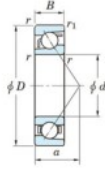

Deep groove ball bearing single row 7305-C-FY-JTEKT - 7305-C-FY-JTEKT

<https://www.123bearing.ie/bearing-housing/deep-groove-bearing/single-row/7305-c-fy-jtekt>

Boundary dimensions

Single row angular bearing

Bearing No.	Boundary dimensions(mm)						Basic load ratings(kN)		Fatigue load limit(kN)		factor	Limiting speeds(min-1) Grease lub.
	d	D	B	r1(mm)	r2(mm)	r3(mm)	Cy	C0y	Cu	C0u		
7305C FY	25	62	17	1.1	0.6		33	15.3	1.2	12.8		19000

PRODUCT FEATURES

Brand	JTEKT
N° Ean13	3616060640406
Inside diameter	25 mm
Outside diameter	62 mm
Thickness	17 mm
Limiting speed	19000 rpm
Dynamic load	33 kN
Static load	15.3 kN
Packaging	1

contact@123bearing.ie