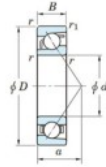

Deep groove ball bearing single row 7305-FY-JTEKT - 7305-FY-JTEKT

<https://www.123bearing.ie/bearing-housing/deep-groove-bearing/single-row/7305-fy-jtekt>

Boundary dimensions

Single row angular bearing

Bearing No.	Boundary dimensions(mm)					Basic load ratings(kN)		Fatigue load limits(kN)		factor (f)	Limiting speeds(min-1) (Grease lub.)
	d	D	B	r(max)	r1(max)	Cr	Cor	Cu	C0u		
7305 FY	25	62	17	1.1	0.6	31	14.4	1.05	-	-	14000

PRODUCT FEATURES

Brand	JTEKT
N° Ean13	3616060640390
Inside diameter	25 mm
Outside diameter	62 mm
Thickness	17 mm
Limiting speed	14000 rpm
Dynamic load	31 kN
Static load	14.4 kN
Packaging	1

contact@123bearing.ie