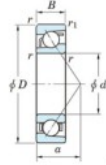

Deep groove ball bearing single row 7005-B-FY-JTEKT - 7005-B-FY-JTEKT

<https://www.123bearing.ie/bearing-housing/deep-groove-bearing/single-row/7005-b-fy-jtekt>

Boundary dimensions

Single row angular bearing

Bearing No.	Boundary dimensions(mm)					Basic load ratings(kN)		Fatigue load limit(kN)		factor	Limiting speeds(min-1) Grease lub.
	d	D	B	r	r1	C	C0	C1	C2		
7005B FY	25	47	12	0.6	0.3	12.8	6.7	0.39	-	-	12000

PRODUCT FEATURES

Brand	JTEKT
N° Ean13	3616060640321
Inside diameter	25 mm
Outside diameter	47 mm
Thickness	12 mm
Limiting speed	12000 rpm
Dynamic load	12.8 kN
Static load	6.7 kN
Packaging	1

contact@123bearing.ie