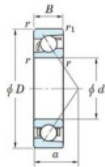

## Deep groove ball bearing single row 7404-B-FY-JTEKT - 7404-B-FY-JTEKT

<https://www.123bearing.ie/bearing-housing/deep-groove-bearing/single-row/7404-b-fy-jtekt>

Boundary dimensions

Single row angular bearing

Bearing No.	Boundary dimensions(mm)						Basic load ratings(kN)		Fatigue load limit(kN)		Limiting speeds(r/min-1)	
	d	D	B	r1(mm)	r2(mm)	C <sub>10</sub>	C <sub>90</sub>	C <sub>10</sub>	C <sub>90</sub>	ft	ft <sub>lim</sub>	
7404B FY	20	72	19	1.1	0.6	41.9	17.9	1.4	-	-	8500	

## PRODUCT FEATURES

Brand	JTEKT
N° Ean13	3616060640284
Inside diameter	20 mm
Inside diameter	0.787" inch
Outside diameter	72 mm
Outside diameter	2.835" inch
Thickness	19 mm
Thickness	0.748" inch
Limiting speed	8500 rpm
Dynamic load	41.9 kN
Static load	17.9 kN
Packaging	1