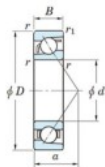

## Deep groove ball bearing single row 7404-B-FY-JTEKT - 7404-B-FY-JTEKT

<https://www.123bearing.ie/bearing-housing/deep-groove-bearing/single-row/7404-b-fy-jtekt>

Boundary dimensions

Single row angular bearing

Bearing No.	Boundary dimensions(mm)						Basic load ratings(kN)		Fatigue load limit(kN)		Limiting speeds(rpm-1)	
	d	D	B	r1(mm)	r2(mm)	C <sub>10</sub>	C <sub>90</sub>	C <sub>10</sub>	C <sub>90</sub>	ft	ft <sub>lim</sub>	
7404B FY	20	72	19	1.1	0.6	41.9	17.9	1.4	-	-	8500	

## PRODUCT FEATURES

Brand	JTEKT
N° Ean13	3616060640284
Inside diameter	20 mm
Inside diameter	0.787" inch
Outside diameter	72 mm
Outside diameter	2.835" inch
Thickness	19 mm
Thickness	0.748" inch
Limiting speed	8500 rpm
Dynamic load	41.9 kN
Static load	17.9 kN
Packaging	1