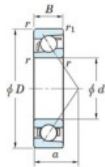

Deep groove ball bearing single row 7404-B-FY-JTEKT - 7404-B-FY-JTEKT

<https://www.123bearing.ie/bearing-housing/deep-groove-bearing/single-row/7404-b-fy-jtekt>

Boundary dimensions

Single row angular bearing

Bearing No.	Boundary dimensions(mm)						Basic load ratings(kN)		Fatigue load limit(kN)		Limiting speeds(rpm-1)	
	d	D	B	r1(mm)	r2(mm)	C ₁₀	C ₉₀	C ₁₀	C ₉₀	ft	ft _{lim}	
7404B FY	20	72	19	1.1	0.6	41.9	17.9	1.4	-	-	8500	

PRODUCT FEATURES

Brand	JTEKT
N° Ean13	3616060640284
Inside diameter	20 mm
Inside diameter	0.787" inch
Outside diameter	72 mm
Outside diameter	2.835" inch
Thickness	19 mm
Thickness	0.748" inch
Limiting speed	8500 rpm
Dynamic load	41.9 kN
Static load	17.9 kN
Packaging	1