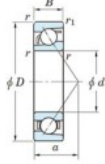

## Deep groove ball bearing single row 7404-B-FY-JTEKT - 7404-B-FY-JTEKT

<https://www.123bearing.ie/bearing-housing/deep-groove-bearing/single-row/7404-b-fy-jtekt>

Boundary dimensions

Single row angular bearing

Bearing No.	Boundary dimensions(mm)						Basic load ratings(kN)		Fatigue load limit(kN)		Limiting speeds(min <sup>-1</sup> )	
	d	D	B	r1(mm)	r2(mm)	C <sub>10</sub>	C <sub>90</sub>	C <sub>10</sub>	C <sub>90</sub>	ft	ft <sub>lim</sub>	
7404B FY	20	72	19	1.1	0.6	41.9	17.9	1.4	-	-	8500	

## PRODUCT FEATURES

Brand	JTEKT
N° Ean13	3616060640284
Inside diameter	20 mm
Inside diameter	0.787" inch
Outside diameter	72 mm
Outside diameter	2.835" inch
Thickness	19 mm
Thickness	0.748" inch
Limiting speed	8500 rpm
Dynamic load	41.9 kN
Static load	17.9 kN
Packaging	1