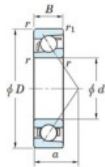

Deep groove ball bearing single row 7404-B-FY-JTEKT - 7404-B-FY-JTEKT

<https://www.123bearing.ie/bearing-housing/deep-groove-bearing/single-row/7404-b-fy-jtekt>

Boundary dimensions

Single row angular bearing

Bearing No.	Boundary dimensions(mm)						Basic load ratings(kN)		Fatigue load limit(kN)		Limiting speeds(min ⁻¹)	
	d	D	B	r1(mm)	r2(mm)	C ₁₀	C ₉₀	C ₁₀	C ₉₀	ft	fr	
7404B FY	20	72	19	1.1	0.6	41.9	17.9	1.4	-	-	8500	

PRODUCT FEATURES

Brand	JTEKT
N° Ean13	3616060640284
Inside diameter	20 mm
Inside diameter	0.787" inch
Outside diameter	72 mm
Outside diameter	2.835" inch
Thickness	19 mm
Thickness	0.748" inch
Limiting speed	8500 rpm
Dynamic load	41.9 kN
Static load	17.9 kN
Packaging	1