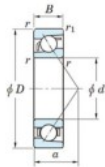

Deep groove ball bearing single row 7404-B-FY-JTEKT - 7404-B-FY-JTEKT

<https://www.123bearing.ie/bearing-housing/deep-groove-bearing/single-row/7404-b-fy-jtekt>

Boundary dimensions

Single row angular bearing

Bearing No.	Boundary dimensions(mm)						Basic load ratings(kN)		Fatigue load limit(kN)		Limiting speeds(r/min-1)	
	d	D	B	r1(mm)	r2(mm)	C ₁₀	C ₉₀	C ₁₀	C ₉₀	ft	ft _{lim}	
7404B FY	20	72	19	1.1	0.6	41.9	17.9	1.4	-	-	8500	

PRODUCT FEATURES

Brand	JTEKT
N° Ean13	3616060640284
Inside diameter	20 mm
Inside diameter	0.787" inch
Outside diameter	72 mm
Outside diameter	2.835" inch
Thickness	19 mm
Thickness	0.748" inch
Limiting speed	8500 rpm
Dynamic load	41.9 kN
Static load	17.9 kN
Packaging	1