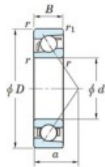

Deep groove ball bearing single row 7404-B-FY-JTEKT - 7404-B-FY-JTEKT

<https://www.123bearing.ie/bearing-housing/deep-groove-bearing/single-row/7404-b-fy-jtekt>

Boundary dimensions

Single row angular bearing

Bearing No.	Boundary dimensions(mm)						Basic load ratings(kN)		Fatigue load limit(kN)		Limiting speeds(rpm-1)	
	d	D	B	r1(mm)	r2(mm)	C ₁₀	C ₉₀	C ₁₀	C ₉₀	ft	ft	
7404B FY	20	72	19	1.1	0.6	41.9	17.9	1.4	-	-	8500	

PRODUCT FEATURES

Brand	JTEKT
N° Ean13	3616060640284
Inside diameter	20 mm
Inside diameter	0.787" inch
Outside diameter	72 mm
Outside diameter	2.835" inch
Thickness	19 mm
Thickness	0.748" inch
Limiting speed	8500 rpm
Dynamic load	41.9 kN
Static load	17.9 kN
Packaging	1