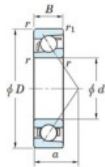

## Deep groove ball bearing single row 7404-B-FY-JTEKT - 7404-B-FY-JTEKT

<https://www.123bearing.ie/bearing-housing/deep-groove-bearing/single-row/7404-b-fy-jtekt>

Boundary dimensions

Single row angular bearing

Bearing No.	Boundary dimensions(mm)						Basic load ratings(kN)		Fatigue load limit(kN)		Limiting speeds(min <sup>-1</sup> )	
	d	D	B	r1(mm)	r2(mm)	C <sub>10</sub>	C <sub>90</sub>	C <sub>10</sub>	C <sub>90</sub>	ft	ft	
7404B FY	20	72	19	1.1	0.6	41.9	17.9	1.4	-	-	8500	

## PRODUCT FEATURES

Brand	JTEKT
N° Ean13	3616060640284
Inside diameter	20 mm
Inside diameter	0.787" inch
Outside diameter	72 mm
Outside diameter	2.835" inch
Thickness	19 mm
Thickness	0.748" inch
Limiting speed	8500 rpm
Dynamic load	41.9 kN
Static load	17.9 kN
Packaging	1