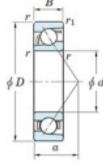

Deep groove ball bearing single row 7404-B-FY-JTEKT - 7404-B-FY-JTEKT

<https://www.123bearing.ie/bearing-housing/deep-groove-bearing/single-row/7404-b-fy-jtekt>

Boundary dimensions

Single row angular bearing

Bearing No.	Boundary dimensions(mm)						Basic load ratings(kN)		Fatigue load limit(kN)		Limiting speeds(r/min-1)	
	d	D	B	r1(mm)	r2(mm)	C ₁₀	C ₉₀	C ₁₀	C ₉₀	ft	ft _{lim}	
7404B FY	20	72	19	1.1	0.6	41.9	17.9	1.4	-	-	8500	

PRODUCT FEATURES

Brand	JTEKT
N° Ean13	3616060640284
Inside diameter	20 mm
Inside diameter	0.787" inch
Outside diameter	72 mm
Outside diameter	2.835" inch
Thickness	19 mm
Thickness	0.748" inch
Limiting speed	8500 rpm
Dynamic load	41.9 kN
Static load	17.9 kN
Packaging	1