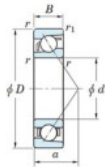

Deep groove ball bearing single row 7404-B-FY-JTEKT - 7404-B-FY-JTEKT

<https://www.123bearing.ie/bearing-housing/deep-groove-bearing/single-row/7404-b-fy-jtekt>

Boundary dimensions

Single row angular bearing

Bearing No.	Boundary dimensions(mm)						Basic load ratings(kN)		Fatigue load limit(kN)		Limiting speeds(min ⁻¹)	
	d	D	B	r1(mm)	r2(mm)	C ₁₀	C ₉₀	C ₁₀	C ₉₀	ft	ft _{lim}	
7404B FY	20	72	19	1.1	0.6	41.9	17.9	1.4	-	-	8500	

PRODUCT FEATURES

Brand	JTEKT
N° Ean13	3616060640284
Inside diameter	20 mm
Inside diameter	0.787" inch
Outside diameter	72 mm
Outside diameter	2.835" inch
Thickness	19 mm
Thickness	0.748" inch
Limiting speed	8500 rpm
Dynamic load	41.9 kN
Static load	17.9 kN
Packaging	1