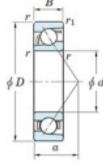

## Deep groove ball bearing single row 7404-B-FY-JTEKT - 7404-B-FY-JTEKT

<https://www.123bearing.ie/bearing-housing/deep-groove-bearing/single-row/7404-b-fy-jtekt>

Boundary dimensions

Single row angular bearing

Bearing No.	Boundary dimensions(mm)						Basic load ratings(kN)		Fatigue load limit(kN)		Limiting speeds(min <sup>-1</sup> )	
	d	D	B	r1(mm)	r2(mm)	C <sub>10</sub>	C <sub>90</sub>	C <sub>10</sub>	C <sub>90</sub>	ft	ft <sub>lim</sub>	
7404B FY	20	72	19	1.1	0.6	41.9	17.9	1.4	-	-	8500	

## PRODUCT FEATURES

Brand	JTEKT
N° Ean13	3616060640284
Inside diameter	20 mm
Inside diameter	0.787" inch
Outside diameter	72 mm
Outside diameter	2.835" inch
Thickness	19 mm
Thickness	0.748" inch
Limiting speed	8500 rpm
Dynamic load	41.9 kN
Static load	17.9 kN
Packaging	1