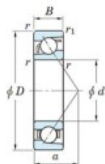

Deep groove ball bearing single row 7404-B-FY-JTEKT - 7404-B-FY-JTEKT

<https://www.123bearing.ie/bearing-housing/deep-groove-bearing/single-row/7404-b-fy-jtekt>

Boundary dimensions

Single row angular bearing

Bearing No.	Boundary dimensions(mm)						Basic load ratings(kN)		Fatigue load limit(kN)		Limiting speeds(min ⁻¹)	
	d	D	B	r1(mm)	r2(mm)	C ₁₀	C ₉₀	C ₁₀	C ₉₀	ft	fr	
7404B FY	20	72	19	1.1	0.6	41.9	17.9	1.4	-	-	8500	

PRODUCT FEATURES

Brand	JTEKT
N° Ean13	3616060640284
Inside diameter	20 mm
Inside diameter	0.787" inch
Outside diameter	72 mm
Outside diameter	2.835" inch
Thickness	19 mm
Thickness	0.748" inch
Limiting speed	8500 rpm
Dynamic load	41.9 kN
Static load	17.9 kN
Packaging	1