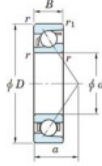

## Deep groove ball bearing single row 7404-B-FY-JTEKT - 7404-B-FY-JTEKT

<https://www.123bearing.ie/bearing-housing/deep-groove-bearing/single-row/7404-b-fy-jtekt>

Boundary dimensions

Single row angular bearing

Bearing No.	Boundary dimensions(mm)						Basic load ratings(kN)		Fatigue load limit(kN)		Limiting speeds(min <sup>-1</sup> )	
	d	D	B	r1(mm)	r2(mm)	C <sub>10</sub>	C <sub>90</sub>	C <sub>10</sub>	C <sub>90</sub>	ft	fr	
7404B FY	20	72	19	1.1	0.6	41.9	17.9	1.4	-	-	8500	

## PRODUCT FEATURES

Brand	JTEKT
N° Ean13	3616060640284
Inside diameter	20 mm
Inside diameter	0.787" inch
Outside diameter	72 mm
Outside diameter	2.835" inch
Thickness	19 mm
Thickness	0.748" inch
Limiting speed	8500 rpm
Dynamic load	41.9 kN
Static load	17.9 kN
Packaging	1