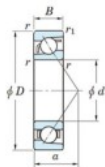

Deep groove ball bearing single row 7404-B-FY-JTEKT - 7404-B-FY-JTEKT

<https://www.123bearing.ie/bearing-housing/deep-groove-bearing/single-row/7404-b-fy-jtekt>

Boundary dimensions

Single row angular bearing

Bearing No.	Boundary dimensions(mm)						Basic load ratings(kN)		Fatigue load limit(kN)		Limiting speeds(min ⁻¹)	
	d	D	B	r1(mm)	r2(mm)	C ₁₀	C ₉₀	C ₁₀	C ₉₀	ft	ft _{lim}	
7404B FY	20	72	19	1.1	0.6	41.9	17.9	1.4	-	-	8500	

PRODUCT FEATURES

Brand	JTEKT
N° Ean13	3616060640284
Inside diameter	20 mm
Inside diameter	0.787" inch
Outside diameter	72 mm
Outside diameter	2.835" inch
Thickness	19 mm
Thickness	0.748" inch
Limiting speed	8500 rpm
Dynamic load	41.9 kN
Static load	17.9 kN
Packaging	1