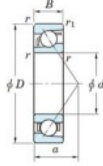

## Deep groove ball bearing single row 7404-B-FY-JTEKT - 7404-B-FY-JTEKT

<https://www.123bearing.ie/bearing-housing/deep-groove-bearing/single-row/7404-b-fy-jtekt>

Boundary dimensions

Single row angular bearing

Bearing No.	Boundary dimensions(mm)						Basic load ratings(kN)		Fatigue load limit(kN)		Limiting speeds(min <sup>-1</sup> )	
	d	D	B	r1(mm)	r2(mm)	C <sub>10</sub>	C <sub>90</sub>	C <sub>10</sub>	C <sub>90</sub>	ft	fr	
7404B FY	20	72	19	1.1	0.6	41.9	17.9	1.4	-	-	8500	

## PRODUCT FEATURES

Brand	JTEKT
N° Ean13	3616060640284
Inside diameter	20 mm
Inside diameter	0.787" inch
Outside diameter	72 mm
Outside diameter	2.835" inch
Thickness	19 mm
Thickness	0.748" inch
Limiting speed	8500 rpm
Dynamic load	41.9 kN
Static load	17.9 kN
Packaging	1