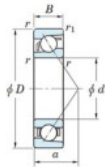

## Deep groove ball bearing single row 7404-B-FY-JTEKT - 7404-B-FY-JTEKT

<https://www.123bearing.ie/bearing-housing/deep-groove-bearing/single-row/7404-b-fy-jtekt>

Boundary dimensions

Single row angular bearing

Bearing No.	Boundary dimensions(mm)						Basic load ratings(kN)		Fatigue load limit(kN)		Limiting speeds(min <sup>-1</sup> )	
	d	D	B	r1(mm)	r2(mm)	C <sub>10</sub>	C <sub>90</sub>	C <sub>10</sub>	C <sub>90</sub>	ft	ft <sub>lim</sub>	
7404B FY	20	72	19	1.1	0.6	41.9	17.9	1.4	-	-	8500	

### PRODUCT FEATURES

Brand	JTEKT
N° Ean13	3616060640284
Inside diameter	20 mm
Inside diameter	0.787" inch
Outside diameter	72 mm
Outside diameter	2.835" inch
Thickness	19 mm
Thickness	0.748" inch
Limiting speed	8500 rpm
Dynamic load	41.9 kN
Static load	17.9 kN
Packaging	1