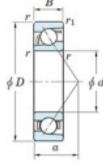

Deep groove ball bearing single row 7404-B-FY-JTEKT - 7404-B-FY-JTEKT

<https://www.123bearing.ie/bearing-housing/deep-groove-bearing/single-row/7404-b-fy-jtekt>

Boundary dimensions

Single row angular bearing

Bearing No.	Boundary dimensions(mm)						Basic load ratings(kN)		Fatigue load limit(kN)		Limiting speeds(min ⁻¹)	
	d	D	B	r1(mm)	r2(mm)	C ₁₀	C ₉₀	C ₁₀	C ₉₀	ft	ft _{lim}	
7404B FY	20	72	19	1.1	0.6	41.9	17.9	1.4	-	-	8500	

PRODUCT FEATURES

Brand	JTEKT
N° Ean13	3616060640284
Inside diameter	20 mm
Inside diameter	0.787" inch
Outside diameter	72 mm
Outside diameter	2.835" inch
Thickness	19 mm
Thickness	0.748" inch
Limiting speed	8500 rpm
Dynamic load	41.9 kN
Static load	17.9 kN
Packaging	1