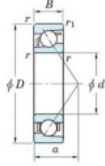

Deep groove ball bearing single row 7404-B-FY-JTEKT - 7404-B-FY-JTEKT

<https://www.123bearing.ie/bearing-housing/deep-groove-bearing/single-row/7404-b-fy-jtekt>

Boundary dimensions

Single row angular bearing

Bearing No.	Boundary dimensions(mm)						Basic load ratings(kN)		Fatigue load limit(kN)		Limiting speeds(min ⁻¹)	
	d	D	B	r1(mm)	r2(mm)	C ₁₀	C ₉₀	C ₁₀	C ₉₀	ft	ft _{lim}	
7404B FY	20	72	19	1.1	0.6	41.9	17.9	1.4	-	-	8500	

PRODUCT FEATURES

Brand	JTEKT
N° Ean13	3616060640284
Inside diameter	20 mm
Inside diameter	0.787" inch
Outside diameter	72 mm
Outside diameter	2.835" inch
Thickness	19 mm
Thickness	0.748" inch
Limiting speed	8500 rpm
Dynamic load	41.9 kN
Static load	17.9 kN
Packaging	1