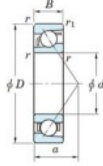

Deep groove ball bearing single row 7404-B-FY-JTEKT - 7404-B-FY-JTEKT

<https://www.123bearing.ie/bearing-housing/deep-groove-bearing/single-row/7404-b-fy-jtekt>

Boundary dimensions

Single row angular bearing

Bearing No.	Boundary dimensions(mm)						Basic load ratings(kN)		Fatigue load limit(kN)		Limiting speeds(min ⁻¹)	
	d	D	B	r1(mm)	r2(mm)	C ₁₀	C ₉₀	C ₁₀	C ₉₀	ft	ft _{lim}	
7404B FY	20	72	19	1.1	0.6	41.9	17.9	1.4	-	-	8500	

PRODUCT FEATURES

Brand	JTEKT
N° Ean13	3616060640284
Inside diameter	20 mm
Inside diameter	0.787" inch
Outside diameter	72 mm
Outside diameter	2.835" inch
Thickness	19 mm
Thickness	0.748" inch
Limiting speed	8500 rpm
Dynamic load	41.9 kN
Static load	17.9 kN
Packaging	1