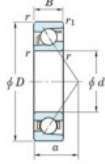

Deep groove ball bearing single row 7404-B-FY-JTEKT - 7404-B-FY-JTEKT

<https://www.123bearing.ie/bearing-housing/deep-groove-bearing/single-row/7404-b-fy-jtekt>

Boundary dimensions

Single row angular bearing

Bearing No.	Boundary dimensions(mm)						Basic load ratings(kN)		Fatigue load limit(kN)		Limiting speeds(r/min-1)	
	d	D	B	r1(mm)	r2(mm)	C ₁₀	C ₉₀	C ₁₀	C ₉₀	ft	ft _{lim}	
7404B FY	20	72	19	1.1	0.6	41.9	17.9	1.4	-	-	8500	

PRODUCT FEATURES

Brand	JTEKT
N° Ean13	3616060640284
Inside diameter	20 mm
Inside diameter	0.787" inch
Outside diameter	72 mm
Outside diameter	2.835" inch
Thickness	19 mm
Thickness	0.748" inch
Limiting speed	8500 rpm
Dynamic load	41.9 kN
Static load	17.9 kN
Packaging	1