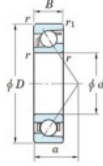

## Deep groove ball bearing single row 7404-B-FY-JTEKT - 7404-B-FY-JTEKT

<https://www.123bearing.ie/bearing-housing/deep-groove-bearing/single-row/7404-b-fy-jtekt>

Boundary dimensions

Single row angular bearing

Bearing No.	Boundary dimensions(mm)						Basic load ratings(kN)		Fatigue load limit(kN)		Limiting speeds(r/min-1)	
	d	D	B	r1(mm)	r2(mm)	C <sub>10</sub>	C <sub>90</sub>	C <sub>10</sub>	C <sub>90</sub>	ft	ft <sub>lim</sub>	
7404B FY	20	72	19	1.1	0.6	41.9	17.9	1.4	-	-	8500	

## PRODUCT FEATURES

Brand	JTEKT
N° Ean13	3616060640284
Inside diameter	20 mm
Inside diameter	0.787" inch
Outside diameter	72 mm
Outside diameter	2.835" inch
Thickness	19 mm
Thickness	0.748" inch
Limiting speed	8500 rpm
Dynamic load	41.9 kN
Static load	17.9 kN
Packaging	1