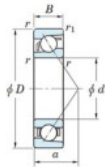

## Deep groove ball bearing single row 7404-B-FY-JTEKT - 7404-B-FY-JTEKT

<https://www.123bearing.ie/bearing-housing/deep-groove-bearing/single-row/7404-b-fy-jtekt>

Boundary dimensions

Single row angular bearing

Bearing No.	Boundary dimensions(mm)						Basic load ratings(kN)		Fatigue load limit(kN)		Limiting speeds(min <sup>-1</sup> )	
	d	D	B	r1(mm)	r2(mm)	C <sub>10</sub>	C <sub>90</sub>	C <sub>10</sub>	C <sub>90</sub>	ft	ft <sub>lim</sub>	
7404B FY	20	72	19	1.1	0.6	41.9	17.9	1.4	-	-	8500	

## PRODUCT FEATURES

Brand	JTEKT
N° Ean13	3616060640284
Inside diameter	20 mm
Inside diameter	0.787" inch
Outside diameter	72 mm
Outside diameter	2.835" inch
Thickness	19 mm
Thickness	0.748" inch
Limiting speed	8500 rpm
Dynamic load	41.9 kN
Static load	17.9 kN
Packaging	1