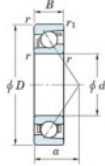

## Deep groove ball bearing single row 7304-FY-JTEKT - 7304-FY-JTEKT

<https://www.123bearing.ie/bearing-housing/deep-groove-bearing/single-row/7304-fy-jtekt>

Boundary dimensions

Single row angular bearing

Bearing No.	Boundary dimensions(mm)						Basic load ratings(kN)		Fatigue load limit(kN)		factor	Limiting speeds(min-1) Grease lub.
	d	D	B	r1max	r1min	r2max	Cr	C0r	Ce	C0e		
7304 FY	20	52	15	1.1	0.6		21.8	9.4	0.71	-		17000

## PRODUCT FEATURES

Brand	JTEKT
N° Ean13	3616060640260
Inside diameter	20 mm
Outside diameter	52 mm
Thickness	15 mm
Limiting speed	17000 rpm
Dynamic load	21.8 kN
Static load	9.4 kN
Packaging	1

[contact@123bearing.ie](mailto:contact@123bearing.ie)