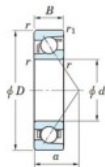

## Deep groove ball bearing single row 7204-FY-JTEKT - 7204-FY-JTEKT

<https://www.123bearing.ie/bearing-housing/deep-groove-bearing/single-row/7204-fy-jtekt>

Boundary dimensions

Single row angular bearing

Bearing No.	Boundary dimensions(mm)					Basic load ratings(kN)		Fatigue load limit(kN)		factor	Limiting speeds(min-1) Grease lub.
	d	D	B	r1(mm)	r2(mm)	Cr	C0r	C0	0		
7204 FY	20	47	14	1	0.6	18.1	8.4	0.58	-	-	17000

## PRODUCT FEATURES

Brand	JTEKT
N° Ean13	3616060640239
Inside diameter	20 mm
Outside diameter	47 mm
Thickness	14 mm
Limiting speed	17000 rpm
Dynamic load	18.1 kN
Static load	8.4 kN
Packaging	1

[contact@123bearing.ie](mailto:contact@123bearing.ie)