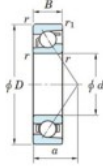

Deep groove ball bearing single row 7303-FY-JTEKT - 7303-FY-JTEKT

<https://www.123bearing.ie/bearing-housing/deep-groove-bearing/single-row/7303-fy-jtekt>

Boundary dimensions

Single row angular bearing

Bearing No.	Boundary dimensions(mm)					Basic load ratings(kN)		Fatigue load limit(kN)		factor	Limiting speeds(min-1) Grease lub.
	d	D	B	r1(mm)	r1(mm)	Cr	Cor	Cu	ko		
7303 FY	17	47	14	1	0.6	18.7	7.9	0.59	-	18000	

PRODUCT FEATURES

Brand	JTEKT
N° Ean13	3616060640161
Inside diameter	17 mm
Outside diameter	47 mm
Thickness	14 mm
Limiting speed	18000 rpm
Dynamic load	18.7 kN
Static load	7.9 kN
Packaging	1

contact@123bearing.ie