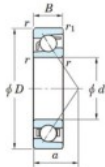

## Deep groove ball bearing single row 7003-FY-JTEKT - 7003-FY-JTEKT

<https://www.123bearing.ie/bearing-housing/deep-groove-bearing/single-row/7003-fy-jtekt>

Boundary dimensions

Single row angular bearing

Bearing No.	Boundary dimensions(mm)						Basic load ratings(kN)		Fatigue load	factor	Limiting
	d	D	B	r1(mm)	r2(mm)	Cr	C0r	C0	f0	speeds(min-1) Grease lub.	
7003 FY	17	35	10	0.3	0.15	8.4	4.15	0.21	-	23000	

## PRODUCT FEATURES

Brand	JTEKT
N° Ean13	3616060640109
Inside diameter	17 mm
Outside diameter	35 mm
Thickness	10 mm
Limiting speed	23000 rpm
Weight	43 g
Dynamic load	8.4 kN
Static load	4.15 kN
Packaging	1