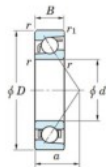

Deep groove ball bearing single row 7003-B-FY-JTEKT - 7003-B-FY-JTEKT

<https://www.123bearing.ie/bearing-housing/deep-groove-bearing/single-row/7003-b-fy-jtekt>

Boundary dimensions

Single row angular bearing

Bearing No.	Boundary dimensions(mm)					Basic load ratings(kN)		Fatigue load limits(kN)		factor	Limiting speeds(min-1) (Grease lub.)
	d	D	B	r(mm)	r1(mm)	Cr	Cor	Cu	10		
7003B FY	17	35	10	0.3	0.15	7.6	3.75	0.19	-	-	17000

PRODUCT FEATURES

Brand	JTEKT
N° Ean13	3616060640093
Inside diameter	17 mm
Outside diameter	35 mm
Thickness	10 mm
Limiting speed	17000 rpm
Dynamic load	6.25 kN
Static load	2.95 kN
Packaging	1

contact@123bearing.ie