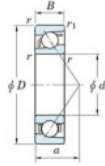

Deep groove ball bearing single row 7001-B-FY-JTEKT - 7001-B-FY-JTEKT

<https://www.123bearing.ie/bearing-housing/deep-groove-bearing/single-row/7001-b-fy-jtekt>

Boundary dimensions

Single row angular bearing

Bearing No.	Boundary dimensions(mm)						Basic load ratings(kN)		Fatigue load limits(kN)		factor (f)	Limiting speeds(min-1) Grease lub.
	d	D	B	α (min)	r (mm)	C_r	C_{0r}	C_u	C_{0u}			
7300 FY	10	35	11	0.6	0.3	10.6	3.75	0.3	-	-	27000	

PRODUCT FEATURES

Brand	JTEKT
N° Ean13	3616060639929
Inside diameter	12 mm
Outside diameter	28 mm
Thickness	8 mm
Limiting speed	22000 rpm
Dynamic load	6.2 kN
Static load	2.5 kN
Packaging	1

contact@123bearing.ie