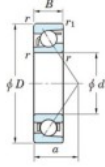

## Deep groove ball bearing single row 7320-B-JTEKT - 7320-B-JTEKT

<https://www.123bearing.ie/bearing-housing/deep-groove-bearing/single-row/7320-b-jtekt>

Boundary dimensions

Single row angular bearing

Bearing No.	Boundary dimensions(mm)					Basic load ratings(kN)		Fatigue load limits(kN)		factor	Limiting speeds(min-1) Grease lub.
	d	D	B	r(max)	r1(max)	Cr	Cor	Cu	Co		
7320B	100	215	47	3	1.1	238	178	7.3	-	-	2100

## PRODUCT FEATURES

Brand	JTEKT
N° Ean13	4549250202438
Inside diameter	100 mm
Outside diameter	215 mm
Thickness	47 mm
Limiting speed	2100 rpm
Weight	7171 g
Dynamic load	238 kN
Static load	178 kN
Packaging	1