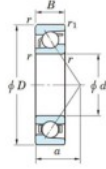

## Deep groove ball bearing single row 7319-C-JTEKT - 7319-C-JTEKT

<https://www.123bearing.ie/bearing-housing/deep-groove-bearing/single-row/7319-c-jtekt>

Boundary dimensions

Single row angular bearing

Bearing No.	Boundary dimensions(mm)					Basic load ratings(kN)		Fatigue load limit(kN)	factor	Limiting speeds(min-1)
	d	D	B	r1(mm)	r2(mm)	Cr	C0r	C0i	f0	Grease lub.
7319C	95	200	45	3	1.1	245	174	7.4	13.5	4400

## PRODUCT FEATURES

Brand	JTEKT
N° Ean13	3616060639752
Inside diameter	95 mm
Outside diameter	200 mm
Thickness	45 mm
Limiting speed	4400 rpm
Dynamic load	245 kN
Static load	174 kN
Packaging	1

[contact@123bearing.ie](mailto:contact@123bearing.ie)