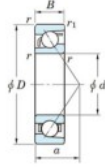

Deep groove ball bearing single row 7219-JTEKT - 7219-JTEKT

<https://www.123bearing.ie/bearing-housing/deep-groove-bearing/single-row/7219-jtekt>

Boundary dimensions

Single row angular bearing

Bearing No.	Boundary dimensions(mm)					Basic load ratings(kN)		Fatigue load limit(kN)		factor	Limiting speeds(min-1) Grease lub.
	d	D	B	r (max)	r1 (max)	Cr	Cor	Cu	Co		
7219	95	170	32	2.1	1.1	160	111	5.9	-	-	3500

PRODUCT FEATURES

Brand	JTEKT
N° Ean13	4549250197802
Inside diameter	95 mm
Outside diameter	170 mm
Thickness	32 mm
Limiting speed	3500 rpm
Dynamic load	160 kN
Static load	111 kN
Packaging	1

contact@123bearing.ie