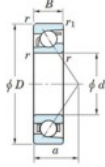

Deep groove ball bearing single row 7215-C-JTEKT - 7215-C-JTEKT

<https://www.123bearing.ie/bearing-housing/deep-groove-bearing/single-row/7215-c-jtekt>

Boundary dimensions

Single row angular bearing

Bearing No.	Boundary dimensions(mm)					Basic load ratings(kN)		Fatigue load factor		Limiting speeds(min-1) (grease lub.)
	d	D	B	r1(mm)	r2(mm)	Cr	Cor	Cu	f0	
7215C	75	130	25	1.5	1	112	75.3	4.8	14.6	6400

PRODUCT FEATURES

Brand	JTEKT
N° Ean13	3616060639400
Inside diameter	75 mm
Outside diameter	130 mm
Thickness	25 mm
Limiting speed	6400 rpm
Dynamic load	112 kN
Static load	75.3 kN
Packaging	1

contact@123bearing.ie