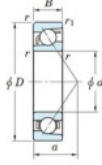

Deep groove ball bearing single row 7214-JTEKT - 7214-JTEKT

<https://www.123bearing.ie/bearing-housing/deep-groove-bearing/single-row/7214-jtekt>

Boundary dimensions

Single row angular bearing

Bearing No.	Boundary dimensions(mm)					Basic load ratings(kN)		Fatigue load limit(kN) C ₁₀	factor S ₀	Limiting speed(min-1) C _{lim}
	d	D	B	r (mm)	r1 (mm)	C ₀	C ₁₀			
7214	70	125	24	1.5	1	95.4	63.5	9.9	-	4800

PRODUCT FEATURES

Brand	JTEKT
N° Ean13	4549250196294
Inside diameter	70 mm
Outside diameter	125 mm
Thickness	24 mm
Limiting speed	4800 rpm
Dynamic load	95.4 kN
Static load	63.5 kN
Packaging	1

contact@123bearing.ie