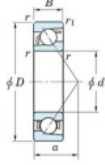

Deep groove ball bearing single row 7214-B-JTEKT - 7214-B-JTEKT

<https://www.123bearing.ie/bearing-housing/deep-groove-bearing/single-row/7214-b-jtekt>

Boundary dimensions

Single row angular bearing

Bearing No.	Boundary dimensions(mm)						Basic load ratings(kN)		Fatigue load limit(kN)		factor	Limiting speeds(min-1) Grease lub.
	d	D	B	d1(mm)	r1(mm)	r	C ₁₀	C ₉₀	C ₁₀	C ₉₀		
7214B	70	125	24	1.5	1	86.4	57.8	3.4	—	—	3600	

PRODUCT FEATURES

Brand	JTEKT
N° Ean13	4549250196355
Inside diameter	70 mm
Outside diameter	125 mm
Thickness	24 mm
Limiting speed	3600 rpm
Dynamic load	86.4 kN
Static load	57.8 kN
Packaging	1

contact@123bearing.ie