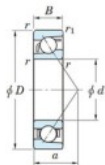

## Deep groove ball bearing single row 7313-C-JTEKT - 7313-C-JTEKT

<https://www.123bearing.ie/bearing-housing/deep-groove-bearing/single-row/7313-c-jtekt>

Boundary dimensions

Single row angular bearing

Bearing No.	Boundary dimensions(mm)						Basic load ratings(kN)		Fatigue load	factor	Limiting
	d	D	B	r1mm	r2mm		C <sub>r</sub>	C <sub>0r</sub>	C <sub>0r</sub>	f <sub>0</sub>	speeds(min-1) Grease lub.
7313C	65	140	33	2.5	1.1		149	88.1	6.45	13.4	6400

## PRODUCT FEATURES

Brand	JTEKT
N° Ean13	4549250240393
Inside diameter	65 mm
Outside diameter	140 mm
Thickness	33 mm
Limiting speed	6400 rpm
Dynamic load	149 kN
Static load	88.1 kN
Packaging	1

[contact@123bearing.ie](mailto:contact@123bearing.ie)