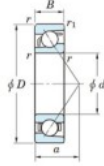

Deep groove ball bearing single row 7211-C-JTEKT - 7211-C-JTEKT

<https://www.123bearing.ie/bearing-housing/deep-groove-bearing/single-row/7211-c-jtekt>

Boundary dimensions

Single row angular bearing

Bearing No.	Boundary dimensions(mm)						Basic load ratings(kN)		Fatigue load	factor	Limiting
	d	D	B	r1(min)	r1(max)	r2	C0	C0R	lim(kN)	f0	speed(min-1) Grease lub.
7211	55	100	21	1.5	1		63.7	39.8	2.45	-	6000

PRODUCT FEATURES

Brand	JTEKT
N° Ean13	3616060639165
Inside diameter	55 mm
Outside diameter	100 mm
Thickness	21 mm
Limiting speed	8800 rpm
Dynamic load	69.2 kN
Static load	43.1 kN
Packaging	1

contact@123bearing.ie